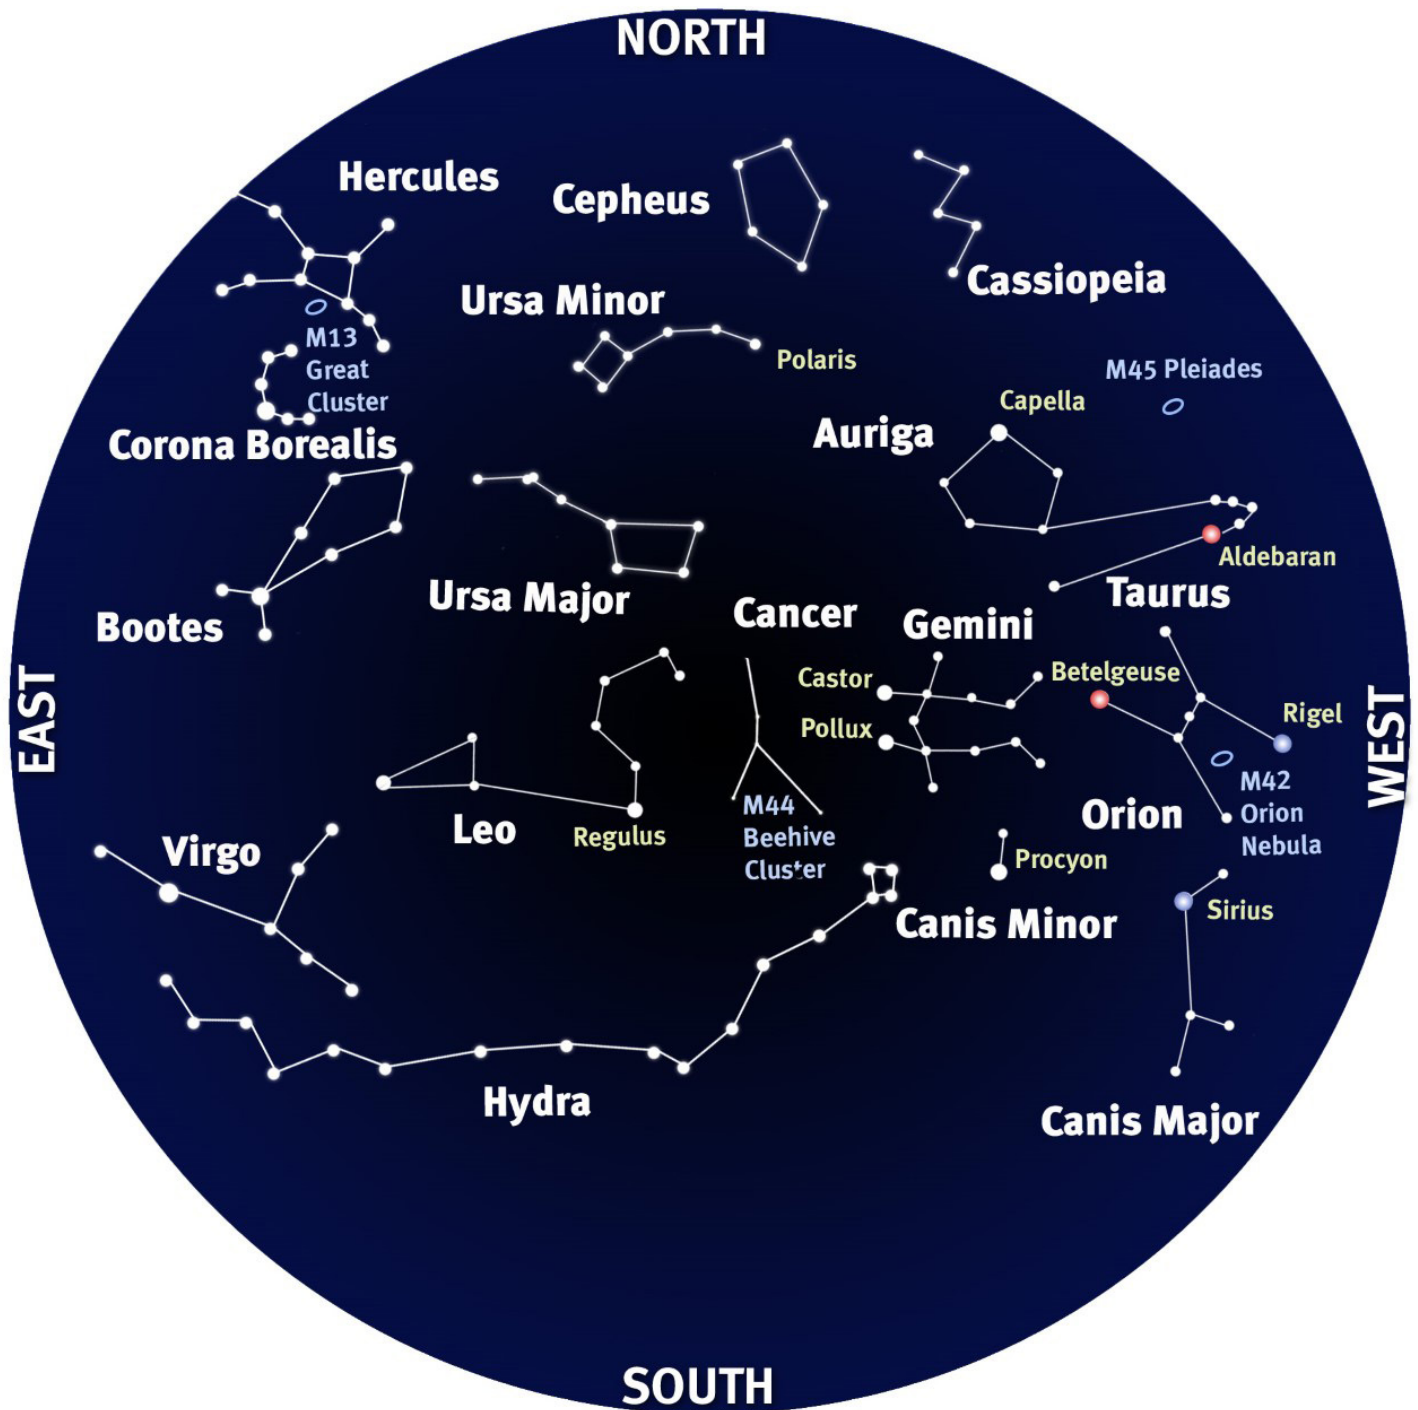

Spring 2022

Buhl Planetarium & Observatory

ASTRONOMICAL CALENDAR & STAR CHART

Night sky from Pittsburgh, PA 9 pm EST April 15, 2022 facing South

Stay tuned for virtual **SKYWATCH** programs. Presented by

ASTRONOMICAL CALENDAR & STAR CHART

WHAT'S UP?

The annual Messier Marathon!

First started in 1999, the aim is to find as many objects listed in Charles Messier's catalog as you can in one night. It's usually scheduled for the New Moon weekend closest to the spring equinox. Dark nights equal better viewing! Friday, April 1, at 9 pm, look for the soon-to-be-setting familiar Messier 45, the Pleiades star cluster. Binocular and telescope observers stick around for M104, the Sombrero Galaxy, rising under Virgo near 10 pm.

SPACE NEWS:

The James Webb Space Telescope successfully launched December 25, 2021

It sped towards its destination one million miles from Earth. Unlike Hubble's human eye view of our Universe, the James Webb, 100 times more powerful than Hubble, will look toward the beginnings of time with an infrared eye. Light radiated by the earliest glowing objects stretched as the Universe expanded, an effect known as red-shifting, and is detected today in infrared. The revolutionary design of the folding five-layer silver sunshield, and unique gold-plated honeycomb shaped main mirror, allowed this innovative technology to fit inside the launching spacecraft.

SPRING PLANET VISIBILITIES

Venus: SE before dawn: March, April, May

Mars: SE before dawn: March, April, May

Jupiter: SE before dawn: Last week of April, May

Saturn: SE before dawn: April and May

MOON PHASES KEY