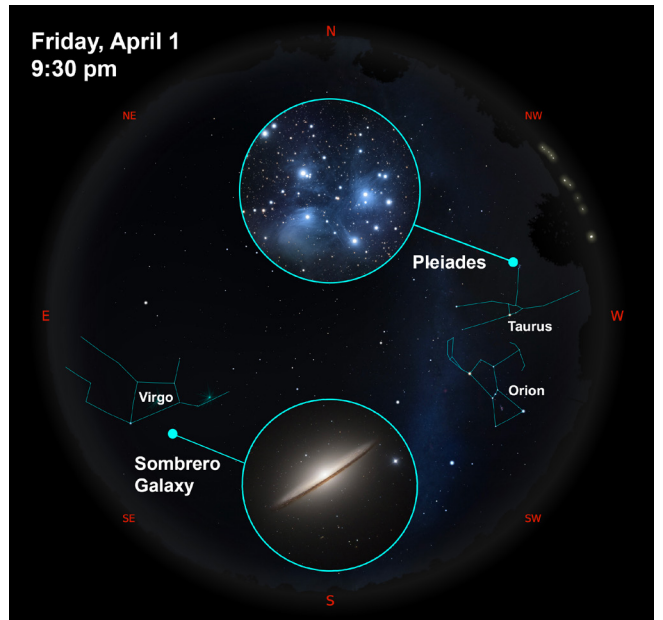

Spring 2022

Buhl Planetarium & Observatory

ASTRONOMICAL CALENDAR & STAR CHART

Night sky from Pittsburgh, PA 9 pm EST April 15, 2022 facing South

Stay tuned for virtual **SKYWATCH** programs. Presented by

ASTRONOMICAL CALENDAR & STAR CHART

WHAT'S UP?

The annual Messier Marathon!

First started in 1999, the aim is to find as many objects listed in Charles Messier's catalog as you can in one night. It's usually scheduled for the New Moon weekend closest to the spring equinox. Dark nights equal better viewing! Friday, April 1, at 9 pm, look for the soon-to-be-setting familiar Messier 45, the Pleiades star cluster. Binocular and telescope observers stick around for M104, the Sombrero Galaxy, rising under Virgo near 10 pm.

SPACE NEWS:

The James Webb Space Telescope successfully launched December 25, 2021

It sped towards its destination one million miles from Earth. Unlike Hubble's human eye view of our Universe, the James Webb, 100 times more powerful than Hubble, will look toward the beginnings of time with an infrared eye. Light radiated by the earliest glowing objects stretched as the Universe expanded, an effect known as red-shifting, and is detected today in infrared. The revolutionary design of the folding five-layer silver sunshield, and unique gold-plated honeycomb shaped main mirror, allowed this innovative technology to fit inside the launching spacecraft.

SPRING PLANET VISIBILITIES

Venus: SE before dawn: March, April, May

Mars: SE before dawn: March, April, May

Jupiter: SE before dawn: Last week of April, May

Saturn: SE before dawn: April and May

MOON PHASES KEY