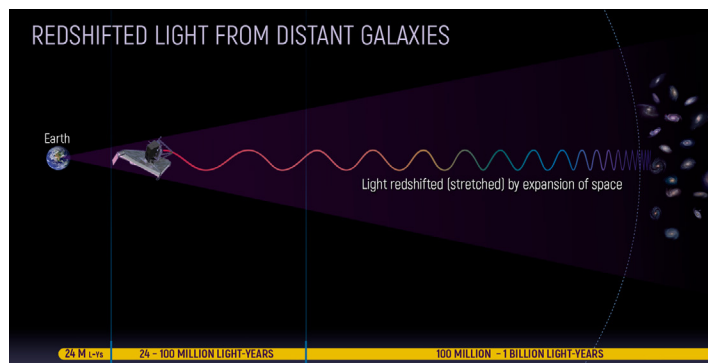

SPRING SKYGAZING: TOP PICKS

Fri.,	March 18	Full Moon before the Vernal Equinox.
Mon.,	March 28	Morning conjunction of Moon, Venus and Saturn near Capricornus.
Fri.,	April 1	Welcome Leo! Best visibility this month at 9 pm. M104 Sombrero well placed in Virgo, binocular or telescope view.
Fri.,	April 15	M51 Whirlpool Galaxy well placed, binocular or telescope view
Fri.,	April 22	Lyrid meteor shower
Wed.,	April 27	Morning conjunction of Moon, Jupiter and Venus near Pisces.
Sun.,	May 15	Total Lunar Eclipse, visible south just before midnight.
Sun.,	May 22	Morning conjunction of Moon and Saturn near Capricornus.
Tues.,	May 24	Morning conjunction of Moon, Jupiter and Mars near Pisces.

WHAT'S UP?

The annual Messier Marathon!

First started in 1999, the aim is to find as many objects listed in Charles Messier's catalog as you can in one night. It's usually scheduled for the New Moon weekend closest to the spring equinox. Dark nights equal better viewing! Friday, April 1, at 9 pm, look for the soon-to-be-setting familiar Messier 45, the Pleiades star cluster. Binocular and telescope observers stick around for M104, the Sombrero Galaxy, rising under Virgo near 10 pm.

SPACE NEWS:

The James Webb Space Telescope successfully launched December 25, 2021

It sped towards its destination one million miles from Earth. Unlike Hubble's human eye view of our Universe, the James Webb, 100 times more powerful than Hubble, will look toward the beginnings of time with an infrared eye. Light radiated by the earliest glowing objects stretched as the Universe expanded, an effect known as red-shifting, and is detected today in infrared. The revolutionary design of the folding five-layer silver sunshield, and unique gold-plated honeycomb shaped main mirror, allowed this innovative technology to fit inside the launching spacecraft.